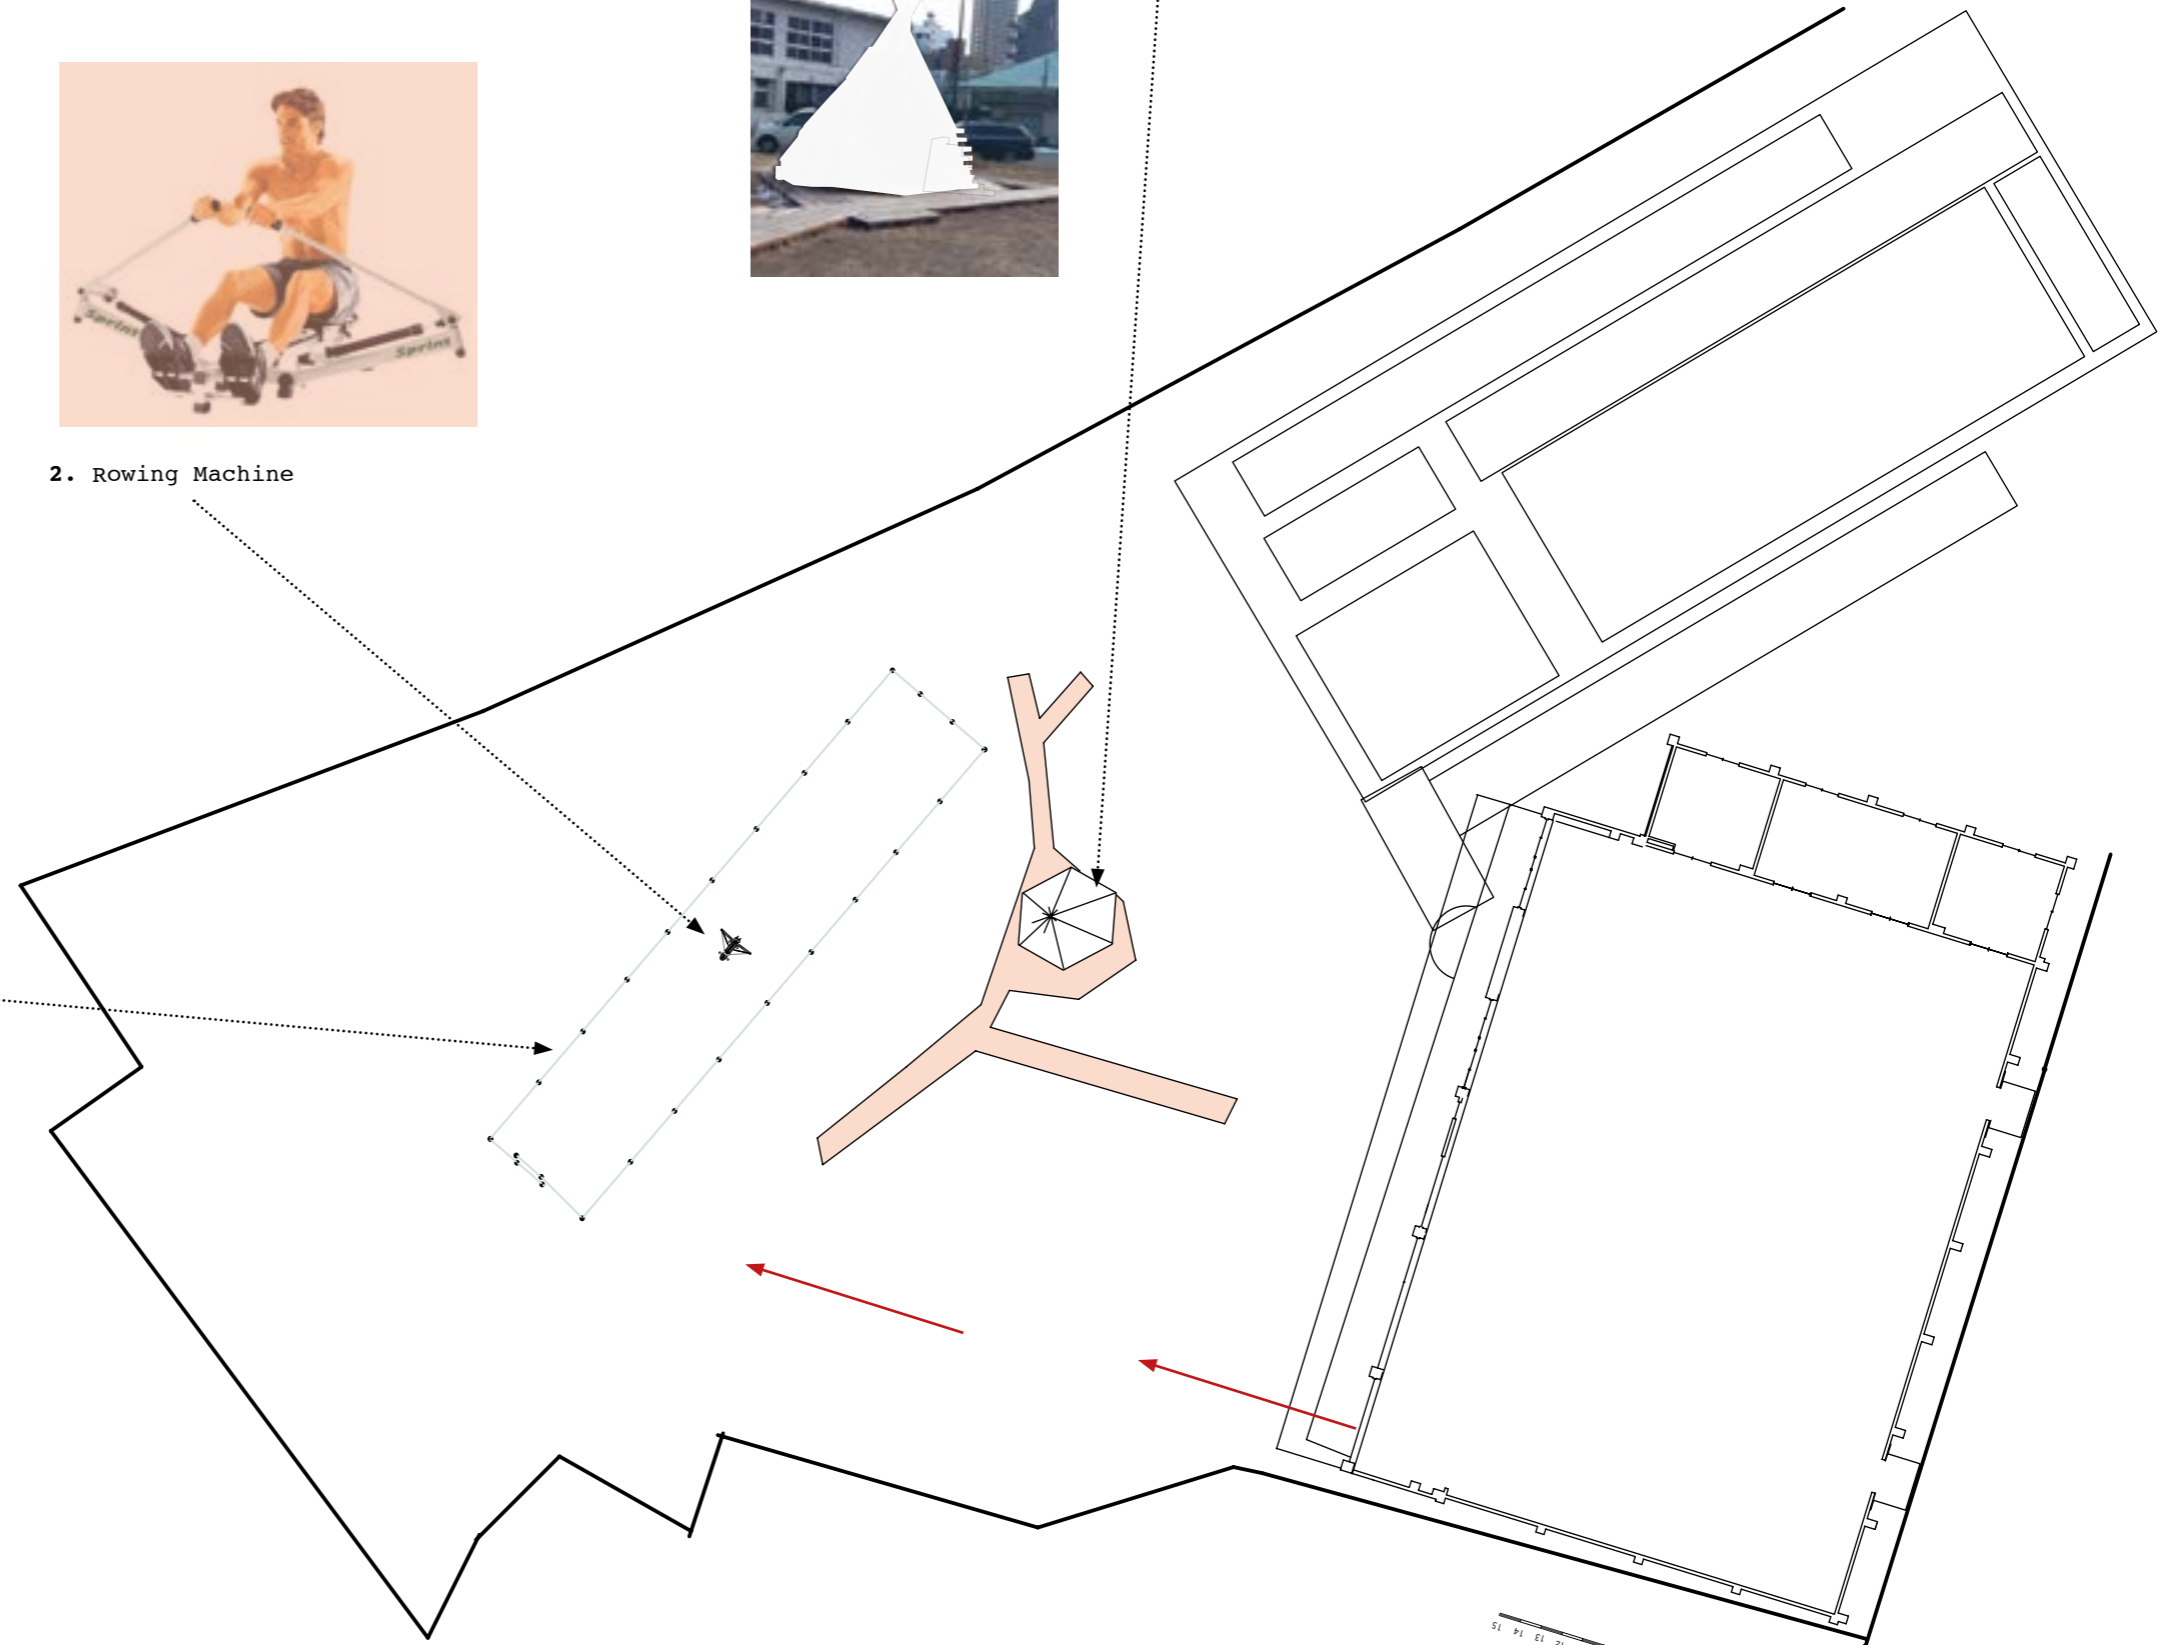

(On shrink-wrap, see:  
[http://www.youtube.com/watch?feature=player\\_embedded&v=GXssy9VSbfA](http://www.youtube.com/watch?feature=player_embedded&v=GXssy9VSbfA)  
<http://www.youtube.com/watch?v=frxWvD5sTxU&feature=related>)

1. Outdoor Park for  
the Prisoner's  
Training  
(560 x 2655 cm)

NB : About the white banners and streamers hanging on the wire netting, see Document "Part I".

**March 22th 2012**